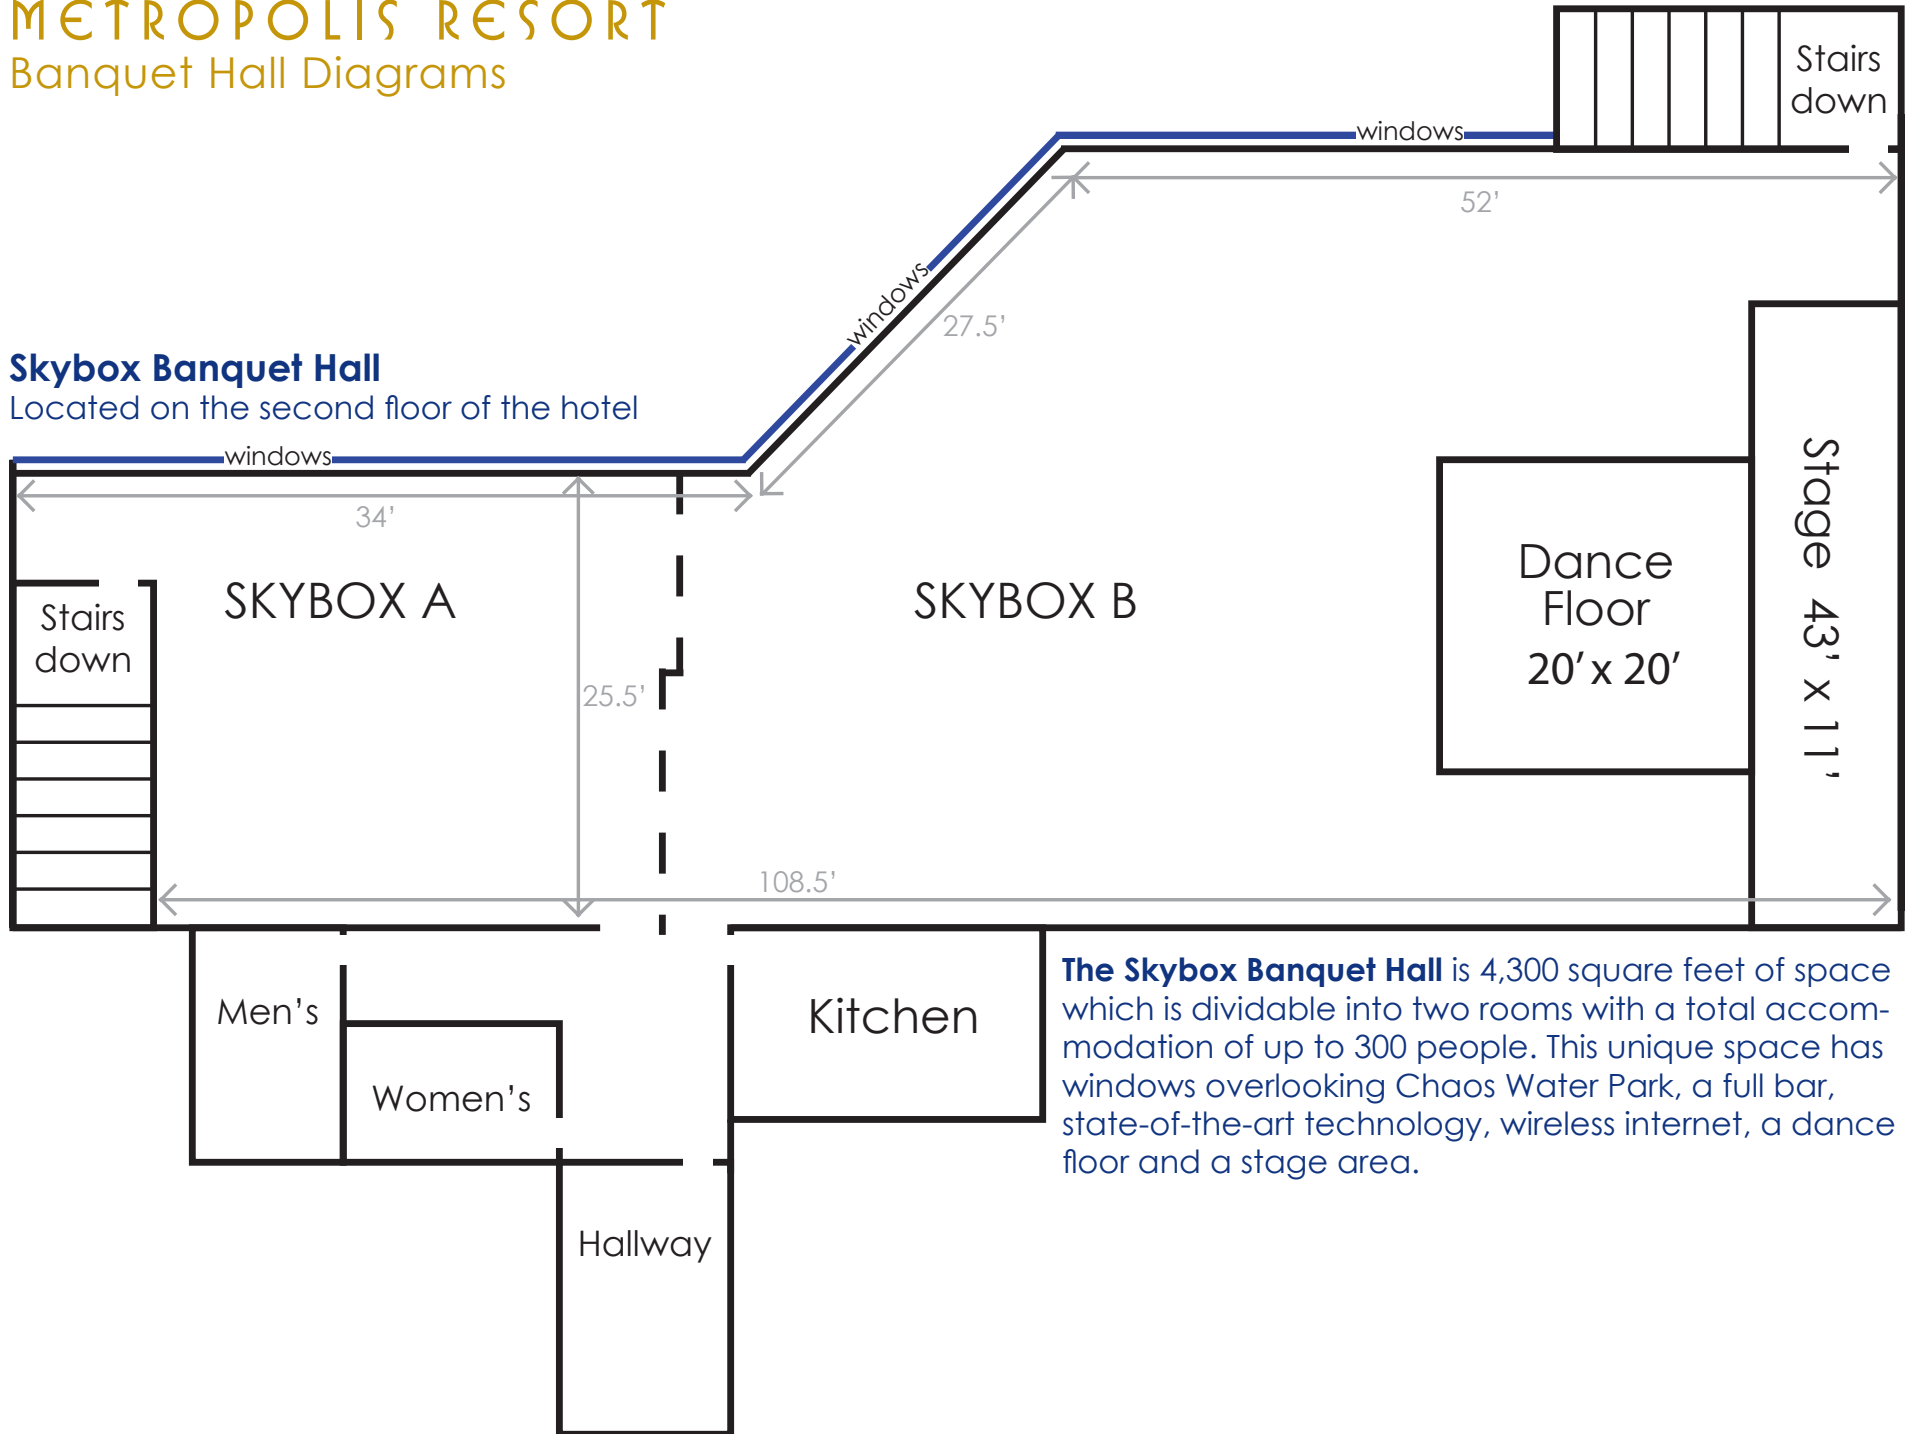

METROPOLIS RESORT

Banquet Hall Diagrams

Skybox Banquet Hall

Located on the second floor of the hotel

The Skybox Banquet Hall is 4,300 square feet of space which is dividable into two rooms with a total accommodation of up to 300 people. This unique space has windows overlooking Chaos Water Park, a full bar, state-of-the-art technology, wireless internet, a dance floor and a stage area.

Metro Room(s)

Located in Action City

Metro Room: From casual to upscale, this room can accommodate up to 400 people. The room includes state-of-the-art technology, several set-up and dining options, and can be divided to accommodate any size group. Perfect venue for events such as meetings, wedding rehearsals and receptions, reunions and trade shows.