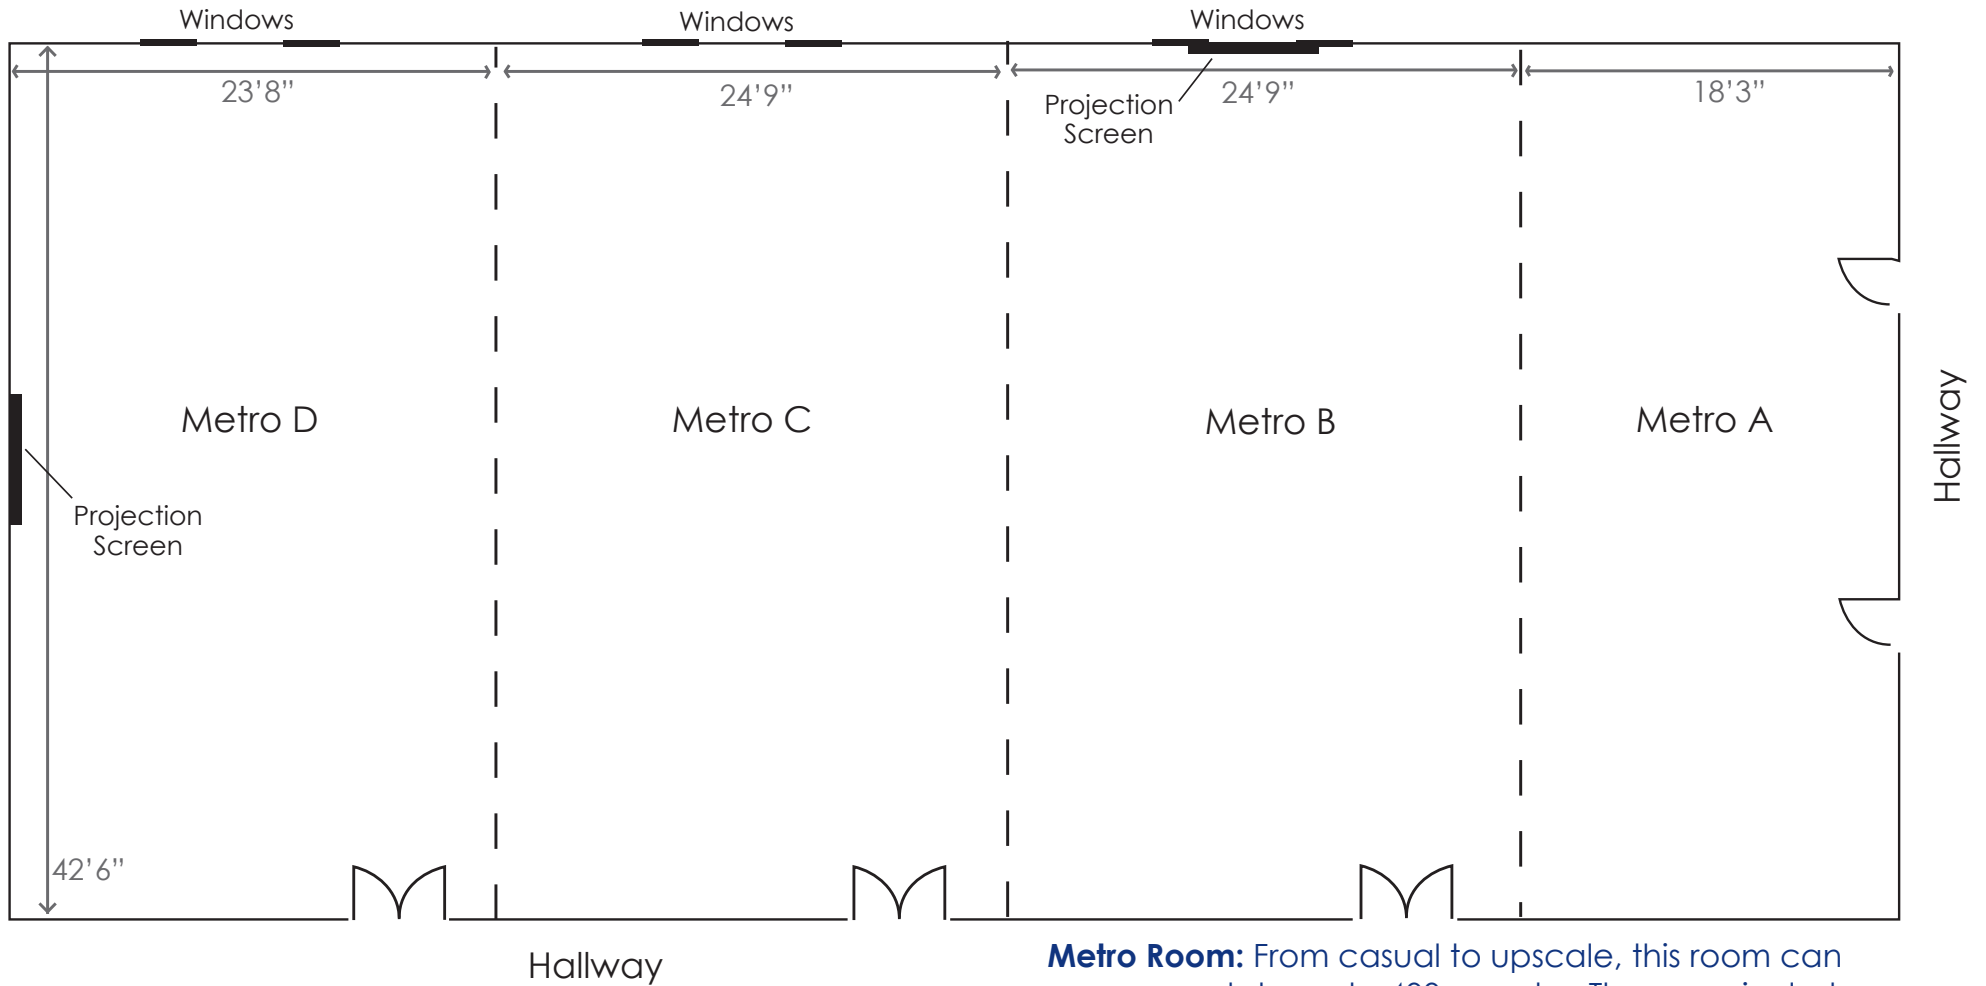

METROPOLIS RESORT

Banquet Hall Diagrams

Skybox Banquet Hall

Located on the second floor of the hotel

The Skybox Banquet Hall is 4,300 square feet of space which is dividable into two rooms with a total accommodation of up to 300 people. This unique space has windows overlooking Chaos Water Park, a full bar, state-of-the-art technology, wireless internet, a dance floor and a stage area.

Metro Room(s)

Located in Action City

Metro Room: From casual to upscale, this room can accommodate up to 400 people. The room includes state-of-the-art technology, several set-up and dining options, and can be divided to accommodate any size group. Perfect venue for events such as meetings, wedding rehearsals and receptions, reunions and trade shows.