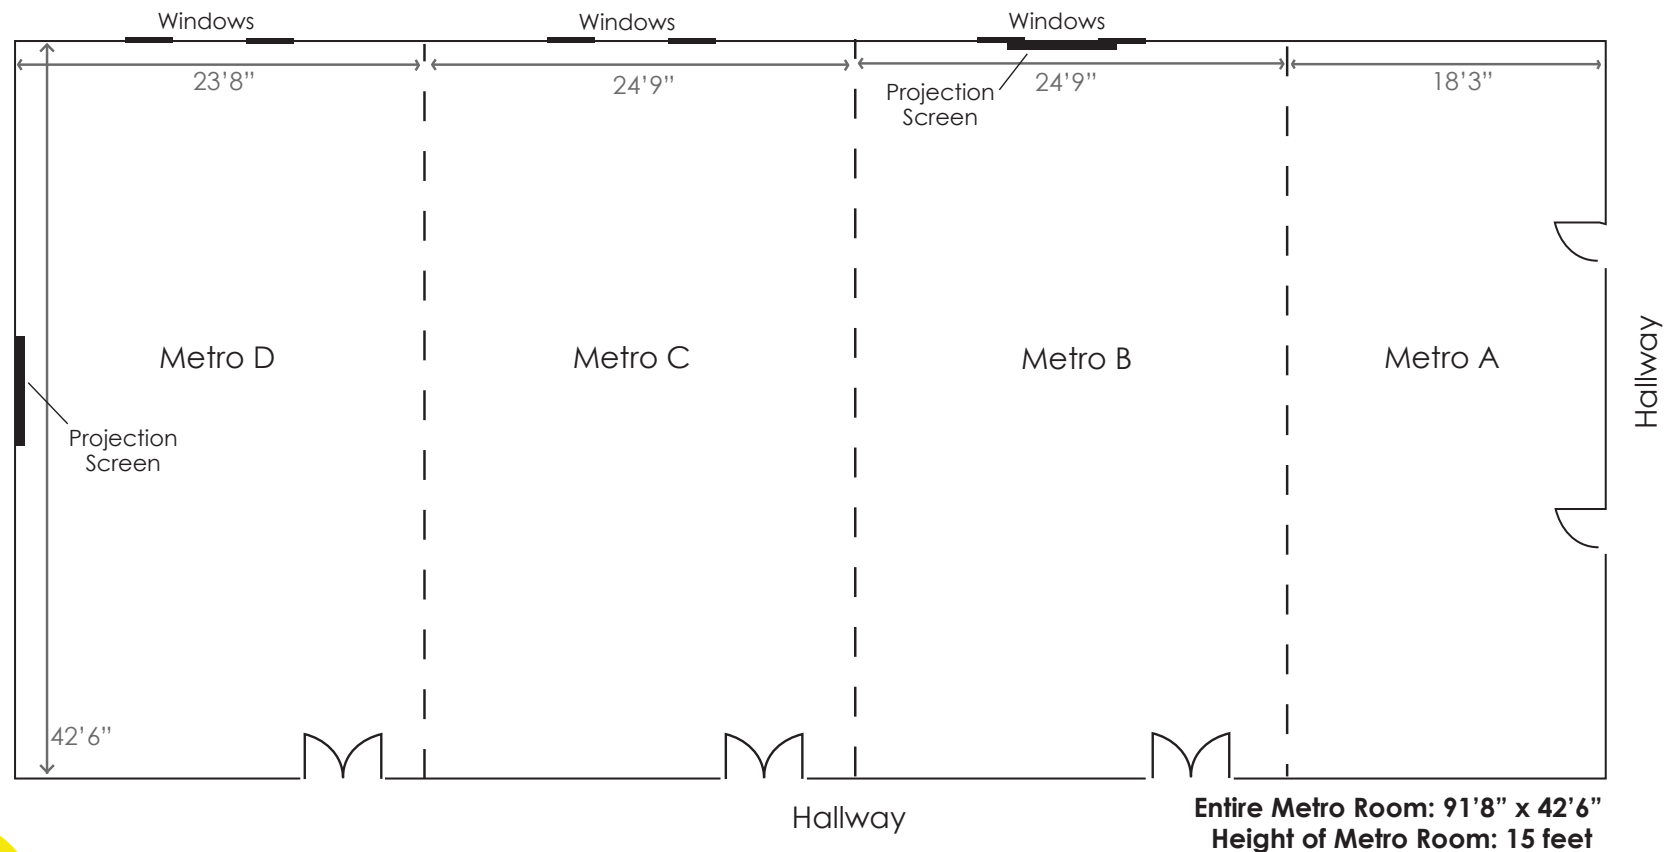

## METRO ROOM LAYOUT

**Metro Room:** From casual to upscale, this room can accommodate up to 450 people. The room includes state-of-the-art technology, several set-up and dining options, and can be divided to accommodate any size group. Perfect venue for events such as meetings, wedding rehearsals and receptions, reunions and trade shows. This space has two 10 foot screens and state of the art presentation facilities, including Wireless Internet.